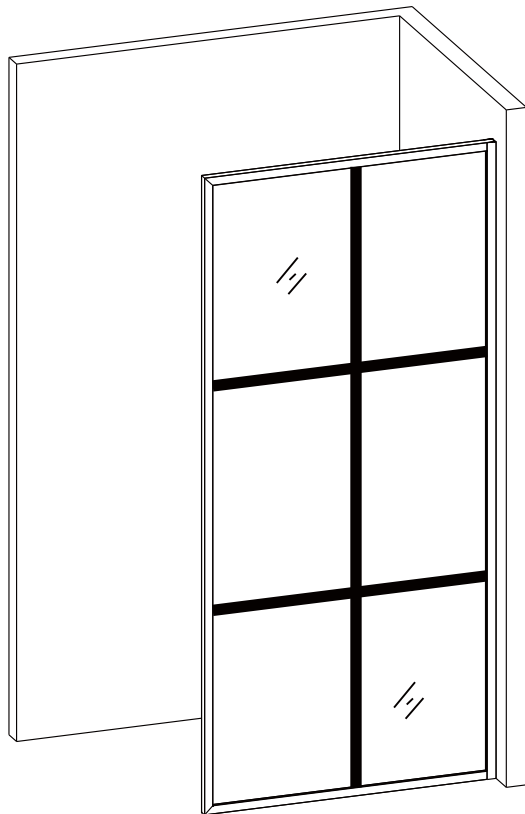

WALKIN SHOWER SCREEN INSTALLATION INSTRUCTION

315034-WR-MB

IMPORTANT-Please read and follow all warnings and instructions before using this product. Injury can result from improper use. Save this documents.