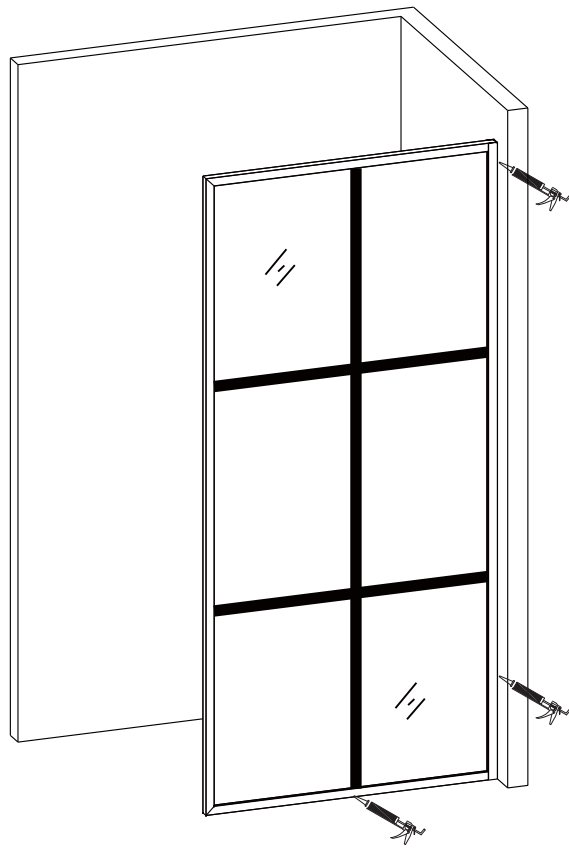

03

Please ensure the bottom horizontal is straight before the silicone sealant to cure fully

- Do not use the shower enclosure for at least 24 hour in order to allow the silicone sealant to cure fully.

04