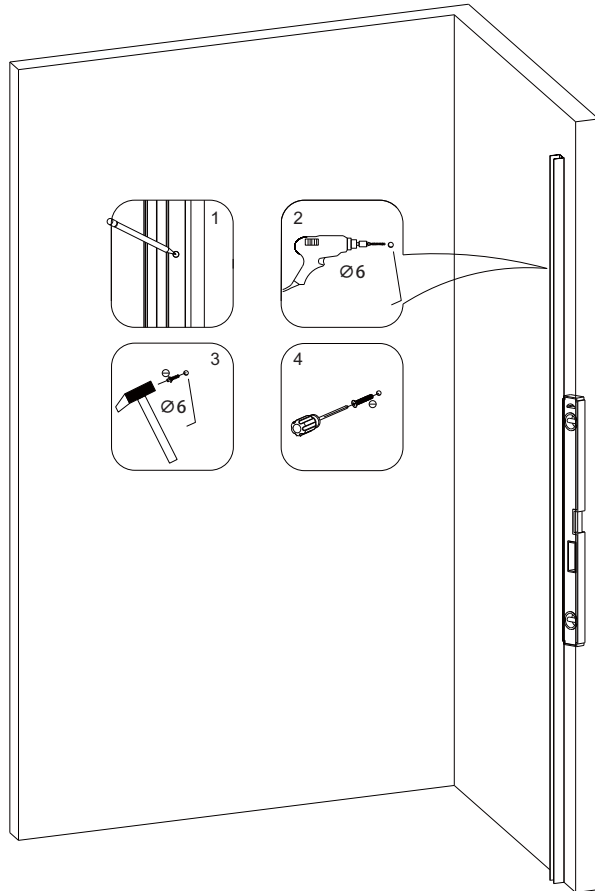

Notes: Safety glass can not be re-worked.

Please read these instructions carefully before start of installation.

Special care should be taken when drilling walls to avoid hidden pipes or electrical cables.

● Box Contents:

[1] 4X Aluminium Profile	
[2] 1X Wall Profile	
[3] 3X Wall Anchor	
[4] 3X Screw ST4X30	
[5] 3X Screw Cap Screw ST3,5X10	
[6] 1X Fixed Glass	
[7] 1X Drill bits	

● Assembly

01

[2]	 1X
[3]	 3X
[4]	 3X ST4X30