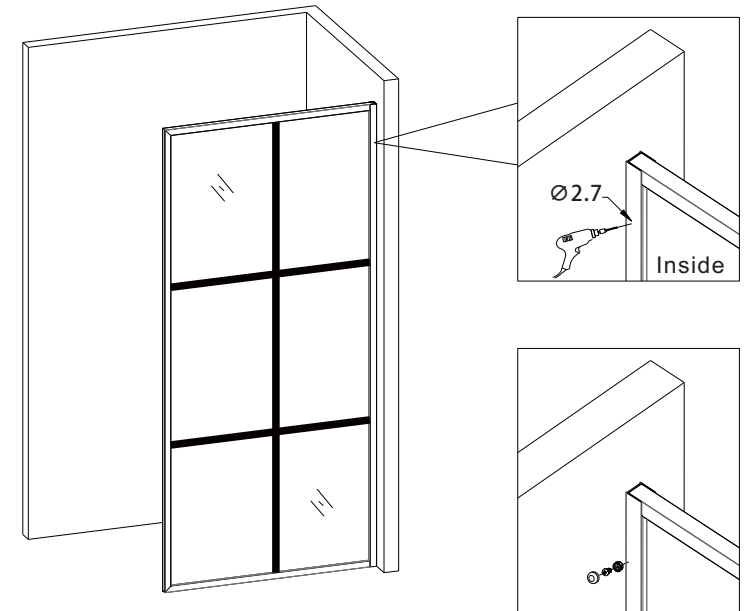

Notes: Safety glass can not be re-worked.

Please read these instructions carefully before start of installation.

Special care should be taken when drilling walls to avoid hidden pipes or electrical cables.

● Box Contents:

[1] 4X Aluminium Profile	
[2] 1X Wall Profile	
[3] 3X Wall Anchor	
[4] 3X Screw ST4X30	
[5] 3X Screw Cap Screw ST3,5X10	
[6] 1X Fixed Glass	
[7] 1X Drill bits	

● Assembly

01

[2]	 1X
[3]	 3X
[4]	 3X ST4X30

02

[5]	 3X
[6]	 1X
[7]	 Ø2.7mm 1X

03

 Please ensure the bottom horizontal is straight before the silicone sealant to cure fully

- Do not use the shower enclosure for at least 24 hour in order to allow the silicone sealant to cure fully.