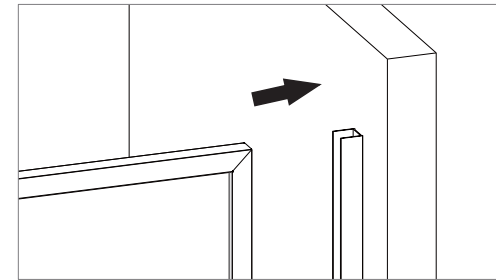

● Box Contents:

[1] 4X Aluminium Profile	
[2] 1X Wall Profile	
[3] 3X Wall Anchor	
[4] 3X Screw ST4X30	
[5] 3X Screw Cap Screw ST3,5X10	
[6] 1X Fixed Glass	
[7] 1X Drill bits	

● Assembly

01

[2]	 1X
[3]	 3X
[4]	 3X ST4X30

02

[5]	 3X
[6]	 1X
[7]	 Ø2.7mm 1X

03

 Please ensure the bottom horizontal is straight before the silicone sealant to cure fully

- Do not use the shower enclosure for at least 24 hour in order to allow the silicone sealant to cure fully.